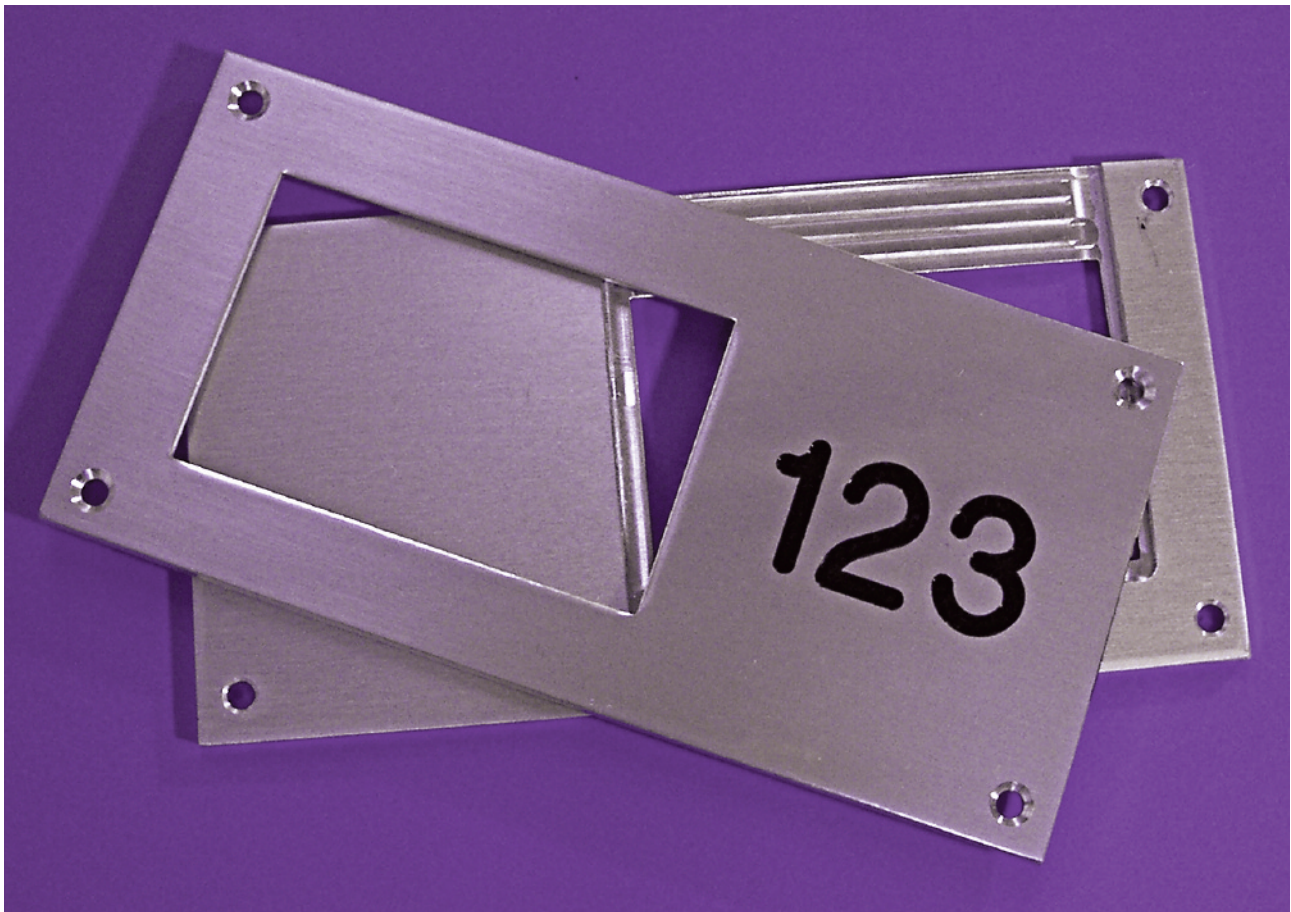

CARD FRAMES

TYPE 1

SIZE mm	SAA 3mm	PAA 3mm	PB 3mm	PX 3mm	SSS 2mm	PSS 2mm
67 x 50	CF101	CF104	CF107	CF110	CF113	CF116
100 x 75	CF102	CF105	CF108	CF111	CF114	CF117
133 x 100	CF103	CF106	CF109	CF112	CF115	CF118

TYPE 2

SIZE mm	SAA 3mm	PAA 3mm	PB 3mm	PX 3mm	SSS 2mm	PSS 2mm
100 x 50	CF201	CF204	CF207	CF210	CF213	CF216
150 x 75	CF202	CF205	CF208	CF211	CF214	CF217
200 x 100	CF203	CF206	CF209	CF212	CF215	CF218

Card frames are supplied drilled, countersunk with screws as standard • Alternative self-adhesive available on request • Type 2 Card Frames are engraved with Helvetica 1 Line and filled with black (upto 3 digits) as standard • Non-standard Card Frames to special order